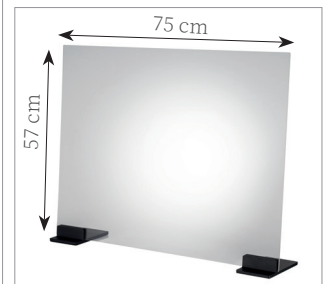

Sneeze guard
without opening
base black matt
75 cm x 16,5 cm | h 57 cm
no. 98043

Assheuer + Pott GmbH & Co. KG
Talweg 11, 59846 Sundern, Germany
Telefon +49 (0) 29 33/97 35-0
info@aps-germany.de | aps-germany.de

Follow us on
[aps_germany](https://www.instagram.com/aps_germany)

GERMAN
BRAND