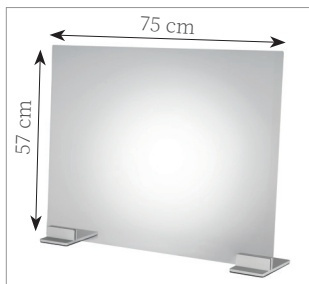

Sneeze guard
without opening
base silver matt
75 cm x 16,5 cm | h 57 cm
no. 98042