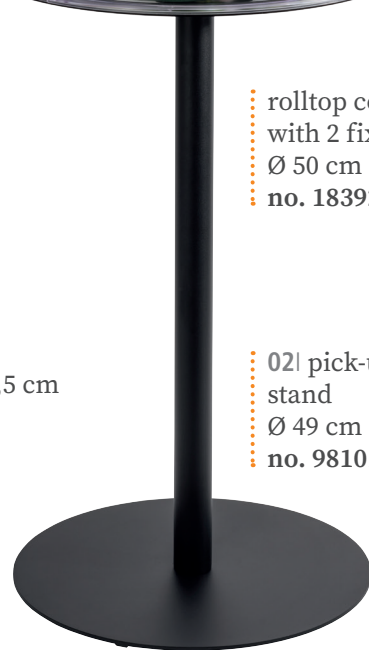

rolltop cover
with 2 fixing holes
Ø 50 cm | H 26 cm
no. 18392

02| pick-up-station
stand
Ø 49 cm | H 74 cm
no. 98101