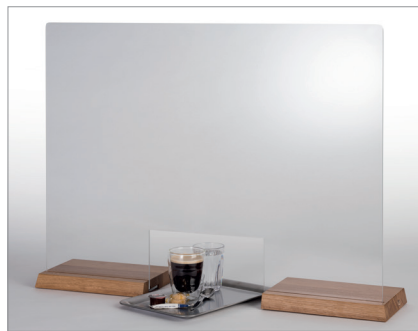

# Sneeze guard

Sneeze guard with non-slip feet | **with** opening!

ACRYL  
ACRYLIC

HOLZ  
WOOD

NON  
SLIP FEET

Made in  
Germany

Sneeze guard „TILE“  
wenge  
opening 26 x 13 cm  
75 cm | h 57 cm  
no. 98006