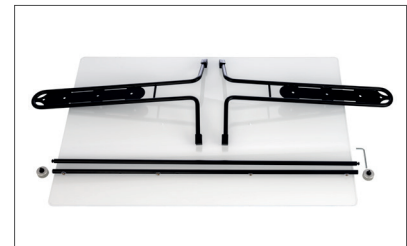

## Sneeze guard „BUFFET GUARD“

NEW

Hygienic protection at the buffet is the be-all and end-all!

The transparent, height-adjustable acrylic plate, whose angle of inclination can be continuously adjusted, protects the food.

- Sneeze guard
- BUFFET GUARD
- acrylic plate 80 x 53 cm | thickness 5 mm
- 93 x 53 cm | h 50,5 cm
- no. 98120

Change the angle of inclination of the acrylic plate by tightening the screws.

Variable height adjustment of the acrylic plate in 3 steps.