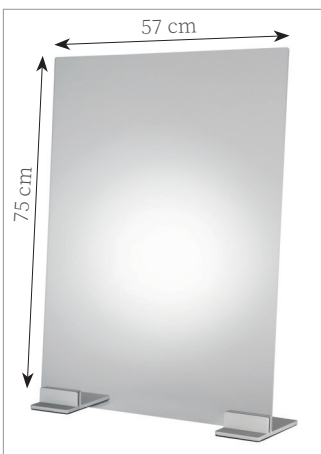

buffet | tabletop | bar

Sneeze guard

Sneeze guard | **with** non-scratching undersurface!

The sneeze guard can be placed on the counter, desk, bar, dining table and at the cash desk.

The transparent acrylic glass panel is lightweight and can be set up in a few easy steps. The acrylic panel is inserted into the aluminium base and screwed down with two screws on each side.

The sneeze guard without opening can be placed in the base in upright or longitudinal position!

Assheuer + Pott GmbH & Co. KG
Talweg 11, 59846 Sundern, Germany
Telefon +49 (0) 29 33/97 35-0
info@aps-germany.de | aps-germany.de

Follow us on
[aps_germany](https://www.instagram.com/aps_germany)

GERMAN
BRAND