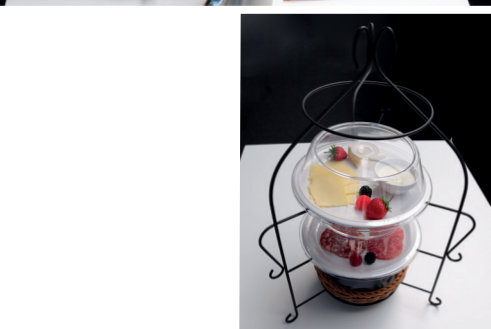

## Version 7 „Serving stand with 2 stages“

**Tray with cover**  
ø 22 cm | h 9,5 cm  
no. 13622

**Serving stand**  
29 x 19,5 cm | h 30 cm  
no. 33219

**Plate CASUAL**  
ø 22,5 cm | h 2,5 cm  
no. 83500

**Cover**  
ø 24 cm | h 7,5 cm  
suitable for plates  
with ø 22,5 - 23 cm  
no. 11052

## Version 8 „Serving stand with 3 stages“

**Basket**  
ø 20 cm | h 8 cm  
no. 50606

**Serving stand**  
29 x 19,5 cm | h 43 cm  
no. 33220

**Plate CASUAL**  
ø 22,5 cm | h 2,5 cm  
no. 83500

**Cover**  
ø 24 cm | h 7,5 cm  
suitable for plates  
with ø 22,5 - 23 cm  
no. 11052

## Version 9 „Serving stand ROMANTIK“

**Basket**  
ø 20 cm | h 8 cm  
no. 50606

**Serving stand**  
ø 30 cm | h 54 cm  
no. 33203

**Plate CASUAL**  
ø 22,5 cm | h 2,5 cm  
no. 83500

**Cover**  
ø 24 cm | h 7,5 cm  
suitable for plates  
with ø 22,5 - 23 cm  
no. 11052