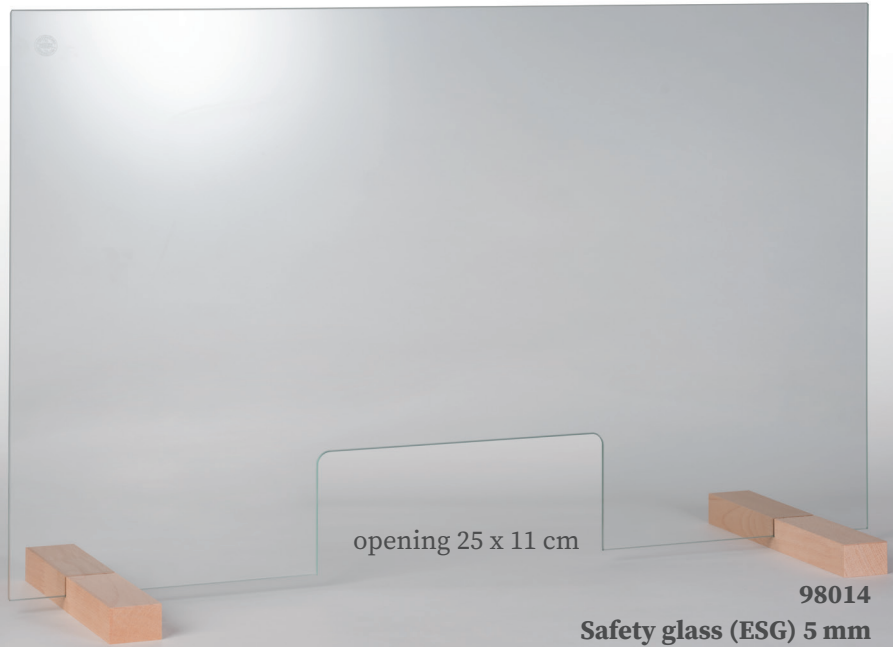

## Sneeze guard

Sneeze guard | **with** opening!

The transparent safety glass panel can be set up in a few easy steps.

- scratch resistant & hygienic
- easy to clean

**Base made of beech**  
with non-slip feet