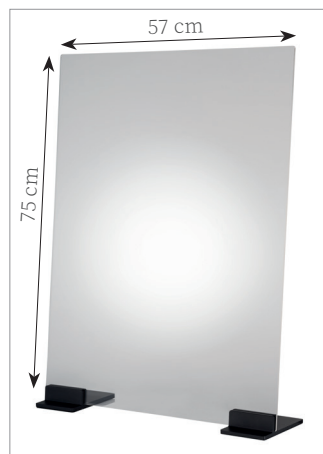

buffet | tabletop | bar

Sneeze guard

Sneeze guard | **with** non-scratching undersurface!

The sneeze guard can be placed on the counter, desk, bar, dining table and at the cash desk.

The transparent acrylic glass panel is lightweight and can be set up in a few easy steps. The acrylic panel is inserted into the aluminium base and screwed down with two screws on each side.

The sneeze guard without opening can be placed in the base in upright or longitudinal position!

Sneeze guard
without opening
base silver matt
75 cm x 16,5 cm | h 57 cm
no. 98042

Assheuer + Pott GmbH & Co. KG
Talweg 11, 59846 Sundern, Germany
Telefon +49 (0) 29 33/97 35-0
info@aps-germany.de | aps-germany.de

Follow us on
[aps_germany](https://www.instagram.com/aps_germany)

GERMAN
BRAND