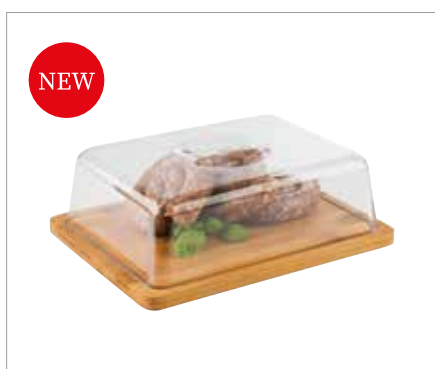

NEW

Bricka med kupa, 2 delar
tray with cover, 2 pcs. set

bricka i rostfritt stål, högglanspolerad
stainless steel tray, mirror polished finish

	cm	↑ cm
00828	30 x 15,5	10,5

Kupa
cover

	cm	↑ cm	fits to
11056	25 x 12	10	00828