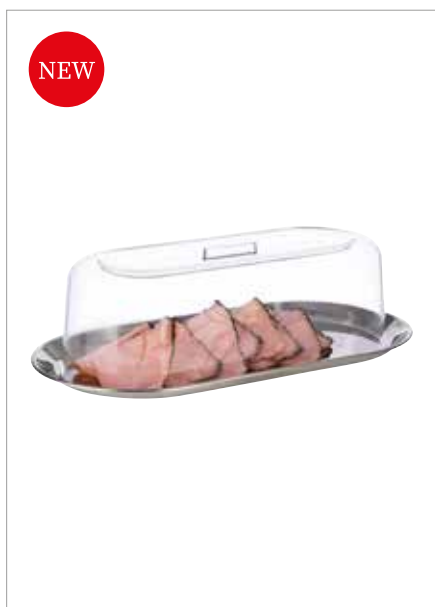

NEW

Bricka med kupa, 2 delar
tray with cover, 2 pcs. set

bricka i rostfritt stål, högglanspolerad
stainless steel tray, mirror polished finish

	∅ cm	↑ cm
00827	27	12,5

Kupa
cover

	∅ cm	↑ cm	fits to
11055	23	12	00827