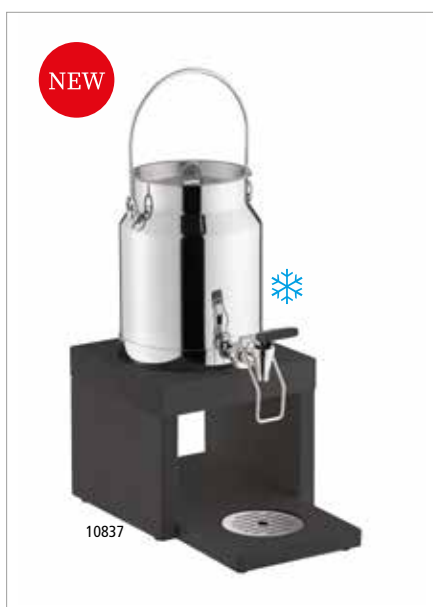

Mjölkdispenser „BRIDGE“ milk dispenser

dispenser i rostfritt stål med 1 kylelement i foten inklusive touchless-adapter
stainless steel dispenser with 1 cooling element in stand incl. touchless adapter

	cm	↑ cm	ltr.	Färg / Colour	
10837	31 x 20	39	3		bok / beech
10839	39 x 22	45	5		bok / beech