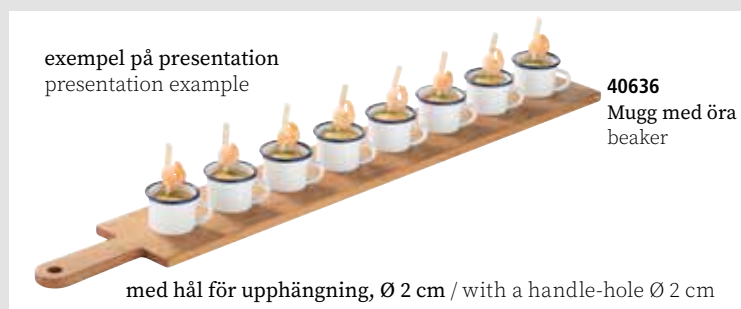

Serveringsbräda
serving board

av oljat bokträ med tumstöd på en sida
made of oiled beech wood with thumb recess on one side

	cm	↑ cm
00817	60 x 19,5	2