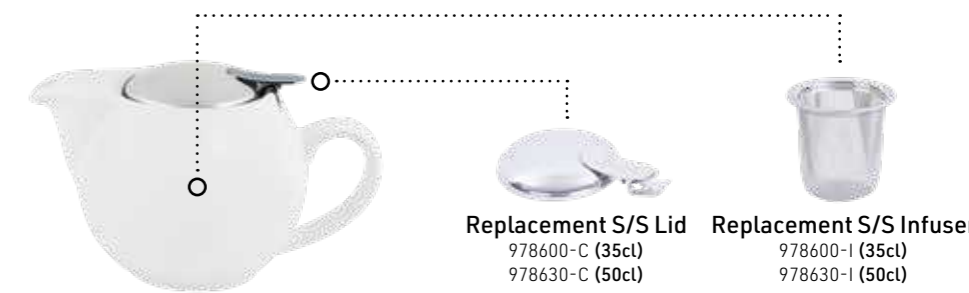

Replacement S/S Lid
978600-C (35cl)
978630-C (50cl)

Replacement S/S Infuser
978600-I (35cl)
978630-I (50cl)