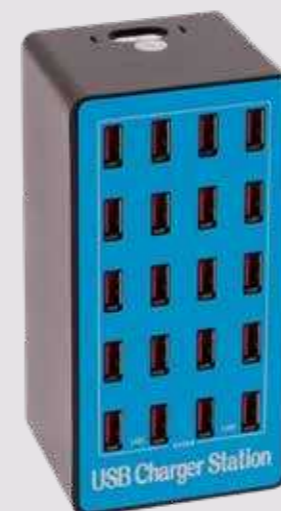

Accessories

NEW

Qi Wireless Charging Pad 6 in 1 CHARG06

Features:

- Supplied with UK Plug
- 6 Point charging capability for ease
(Just place the lamps on the pad and charging will commence)

20 Port USB Charger CHARG20