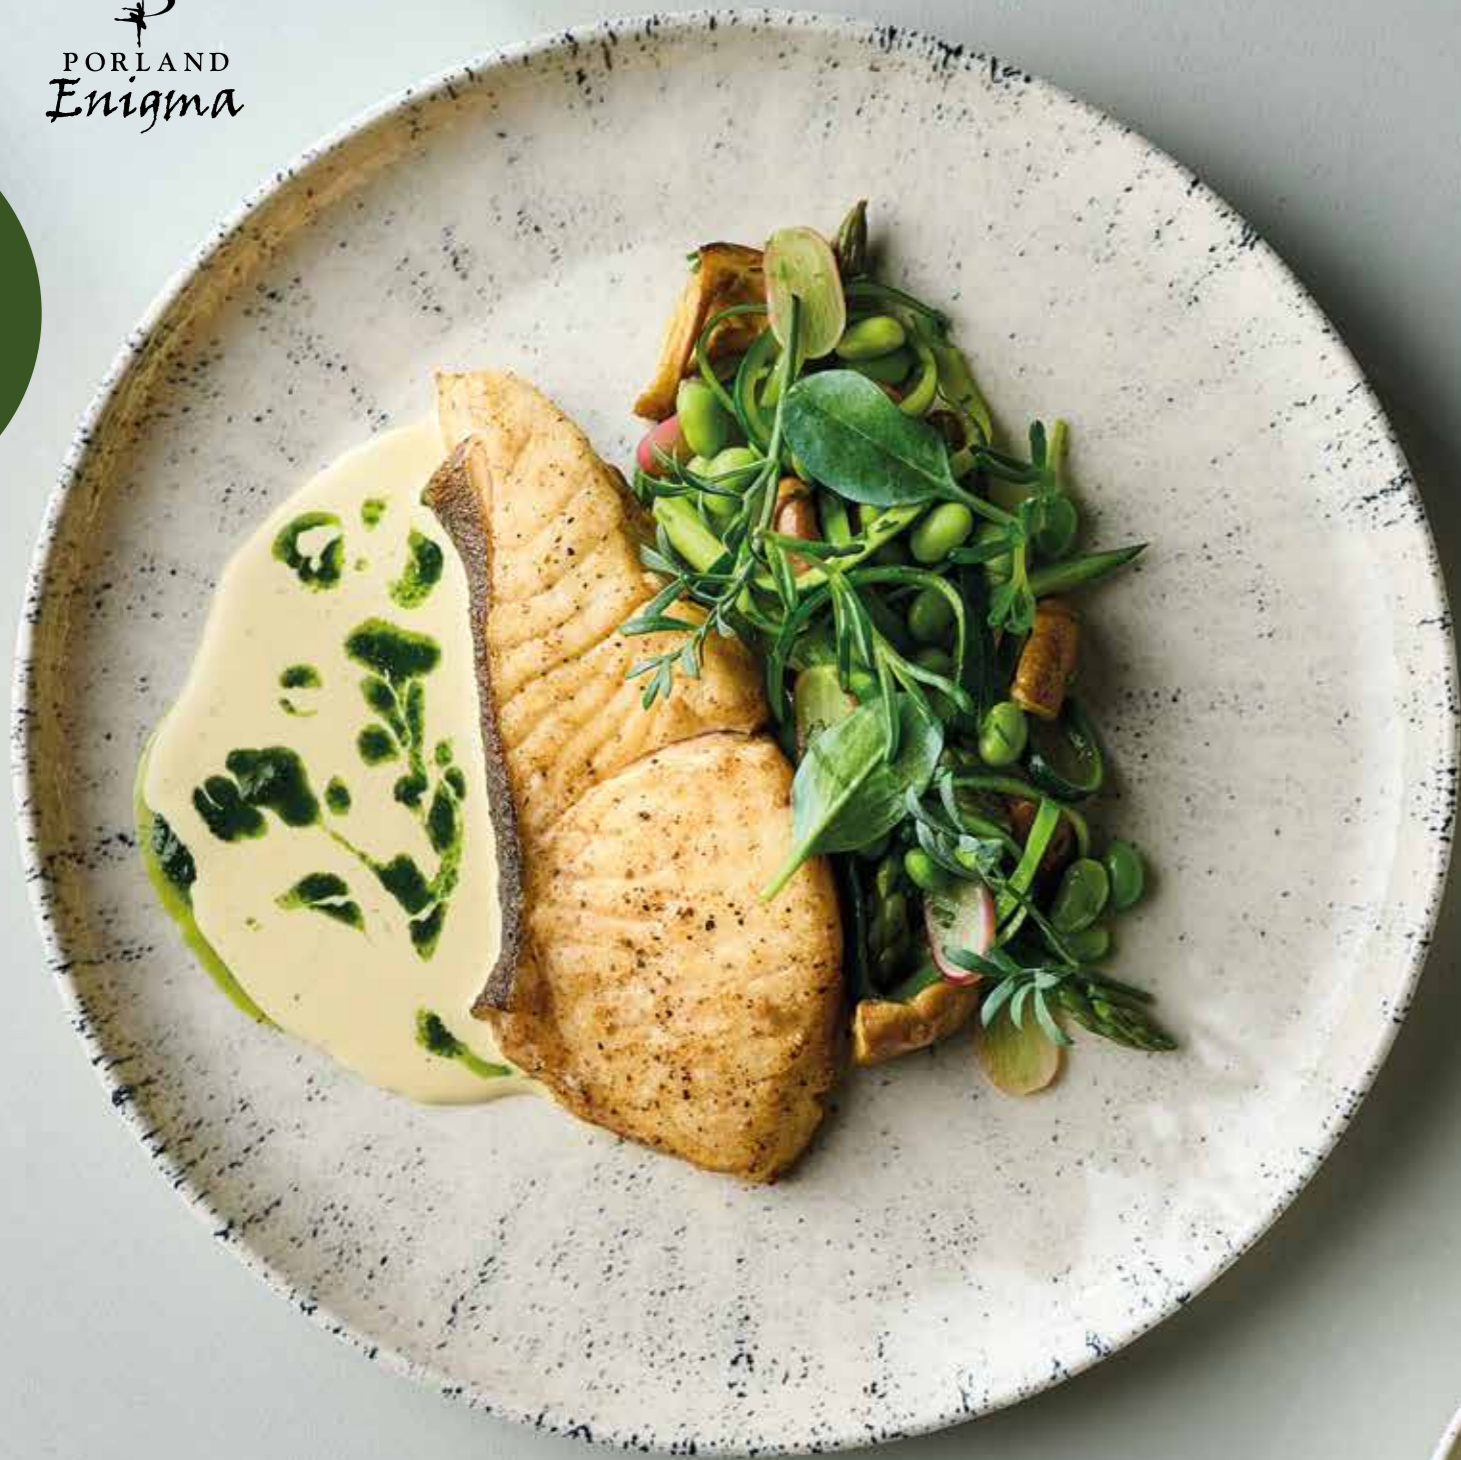

Drift

Superbly suiting contemporary casual, with an all-over speckling effect and textured high-shine glaze, this versatile design works perfectly for varied menus.

All Drift items are microwave and dishwasher safe